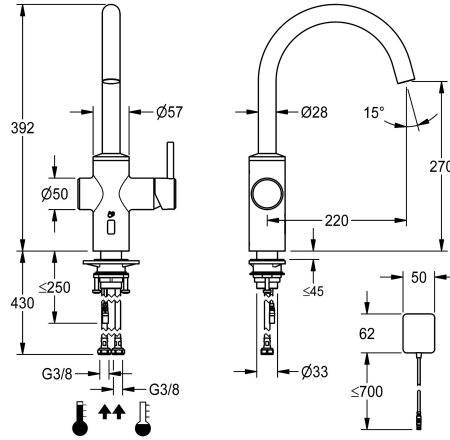

KWC BISTRO E

Lever mixer – Automatic tap, low-touch – Kitchen

Modell-Linie: BISTRO E | 10.581.112.700FL

Taps | Electronic taps

KWC-No.

360001626

stainless steel, A 220, flexible connection hoses, surface-mounted power supply unit

- * hybrid tap, low-touch, kitchen
- * Made of stainless steel
- * Swivel spout fixe, extensible to 50°, 120° and or 360°
- Neoperl® Caché® laminar
- * OptimalSpace - ample space for washing or working
- * Cartridge
- with ceramic discs
- flow rate and temperature continuously variable
- * Opto-electronic sensor

- time-controlled water runtime
- pre-set water temperature
- * Electrovalve
- * Flexible connection hoses 3/8"
- * QuickInstallation - Fastening via threaded connection with locking screws
- * Mounting hole size ø35 mm
- * Scope of delivery:
- Mains receiver 100-240 V

NEW

Technical Data

Electronical control
Connection
Spout
Power supply
Handling
Color code
Installation type
Faucet_typ
Design
Projection A

yes
Thermosatic
2
2
2
stainless steel
yes
Elektronik
5
A 220